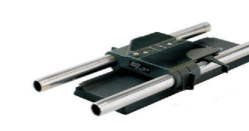

GPB-1 Mounting Bracket, K2.0008533
(clamp console CLM-5/c-force K2.0006176 NOT incl.)

Handgrip Set right K0.0001249

Rod Mounting Bracket RMB-4, K2.0013007

AMIRA Raincover K2.0004025

AMIRA Camera Case, K2.0001239

Accessories/Camera Case, K2.0001241

AMIRA Camera Bag, K2.0001240

Lens Mounts and Adapter

B4 Lens Mount K2.0001237

PL LDS Lens Mount K2.0001107

EF Lens Mount K2.0001103

PL to B4 Lens Adapter K2.0001238

AMIRA Camera Support

Wedge Plate Adapter WPA-1, K2.75000.0

Bridge Plate Adapter BPA-3, K2.75006.0
(compatible with BP-8)

Quick Release Plate QRP-1, K2.0000399

Bridge Plate BP-8 K2.47090.0

Universal Adapter Plate UAP-2 Set, K0.0001280