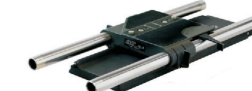

ALEXA Mini Lens Control Set: K0.0006971

Includes:
K2.72103.0 - Wireless Compact Unit WCU-4
K2.72133.0 - Pre-Marked Focus Ring 12" for WCU-4
K2.72136.0 - Pre-Marked Focus Ring 3'6" for WCU-4
K2.72129.0 - Pre-Marked Focus Ring 0.25m for WCU-4
K2.72132.0 - Pre-Marked Focus Ring 1.00m for WCU-4
K2.72117.0 - White Focus Ring for WCU-4 or SXU-1
K2.0006501 - WCU-4 Plate
K2.47851.0 - NP-FM500H Sony Battery (3x)
K2.0002065 - BC-QM1 Sony Battery Charger Sony
K2.0006355 - cforce mini (Basic Lens Motor Set)
K2.0006750 - Cable LBUS (0.3m/1ft) (2x)
K2.72146.0 - Carrying Case for WCU-4 and accessories
Note:
10.000268 ALEXA Remote License for WCU-4 not included - has to be ordered separately

ALEXA Mini Mechanical Accessories

MINI Adapter Plate MAP-1, K2.0006334

MINI Adapter Plate MAP-2, K2.0006347

Bridge Plate BP-8 K2.47090.0

Bridge Plate BP-9 K2.47091.0

Bridge Plate Adapter BPA-4, K2.0006352

MINI Side Bracket MSB-1, K2.0006348

MINI Viewfinder Bracket MVB-1, K2.0006140

Rod Mounting Bracket RMB-3, K2.0006186

Viewfinder Extension Bracket VEB-3, K2.74000.0

Camera Center Handle CCH-2, K2.73002.0

15 mm Reduction Insert K2.66255.0

Battery Adapter Plate BAP-1, K2.0006471