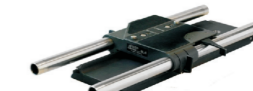

Pro Accessory Set for ALEXA Mini: K0.0006954

Includes:
K2.0006334 - MINI Adapter Plate MAP-1 (2x)
K2.0006347 - MINI Adapter Plate MAP-2 (2x)
K2.0006348 - MINI Side Bracket MSB-1 (2x)
K2.0006186 - Rod Mounting Bracket RMB-3 (2x)
K2.66255.0 - 15 mm Reduction Insert (2x)
K2.0006140 - MINI Viewfinder Bracket MVB-1
K2.73002.0 - Camera Center Handle CCH-2
K2.72021.0 - Ethernet Cable 3m KC 153-S
K2.75007.0 - Power Cable Straight KC-50 (2m, 6.6 feet)
K2.0001242 - CFast 2.0 Card Reader
K2.0003623 - CFast 2.0 Card 128 GB (3x)
K2.0006352 - Bridge Plate Adapter, BPA-4
K2.66252.0 - Rods 15 mm 340 mm
K2.0006471 - Battery Adapter Plate, BAP-1
K2.0006807 - Camera Shoulder Pad, CSP-1

ALEXA Mini Lens Control Set: K0.0006971

Includes:
K2.72103.0 - Wireless Compact Unit WCU-4
K2.72133.0 - Pre-Marked Focus Ring 12" for WCU-4
K2.72136.0 - Pre-Marked Focus Ring 3'6" for WCU-4
K2.72129.0 - Pre-Marked Focus Ring 0.25m for WCU-4
K2.72132.0 - Pre-Marked Focus Ring 1.00m for WCU-4
K2.72117.0 - White Focus Ring for WCU-4 or SXU-1
K2.0006501 - WCU-4 Plate
K2.47851.0 - NP-FM500H Sony Battery (3x)
K2.0002065 - BC-QM1 Sony Battery Charger Sony
K2.0006355 - cforce mini (Basic Lens Motor Set)
K2.0006750 - Cable LBUS (0.3m/1ft) (2x)
K2.72146.0 - Carrying Case for WCU-4 and accessories
Note:
10.000268 ALEXA Remote License for WCU-4 not included - has to be ordered separately

ALEXA Mini Mechanical Accessories

MINI Adapter Plate MAP-1, K2.0006334

MINI Adapter Plate MAP-2, K2.0006347

Bridge Plate BP-8 K2.47090.0

Bridge Plate BP-9 K2.47091.0

Bridge Plate Adapter BPA-4, K2.0006352

MINI Side Bracket MSB-1, K2.0006348